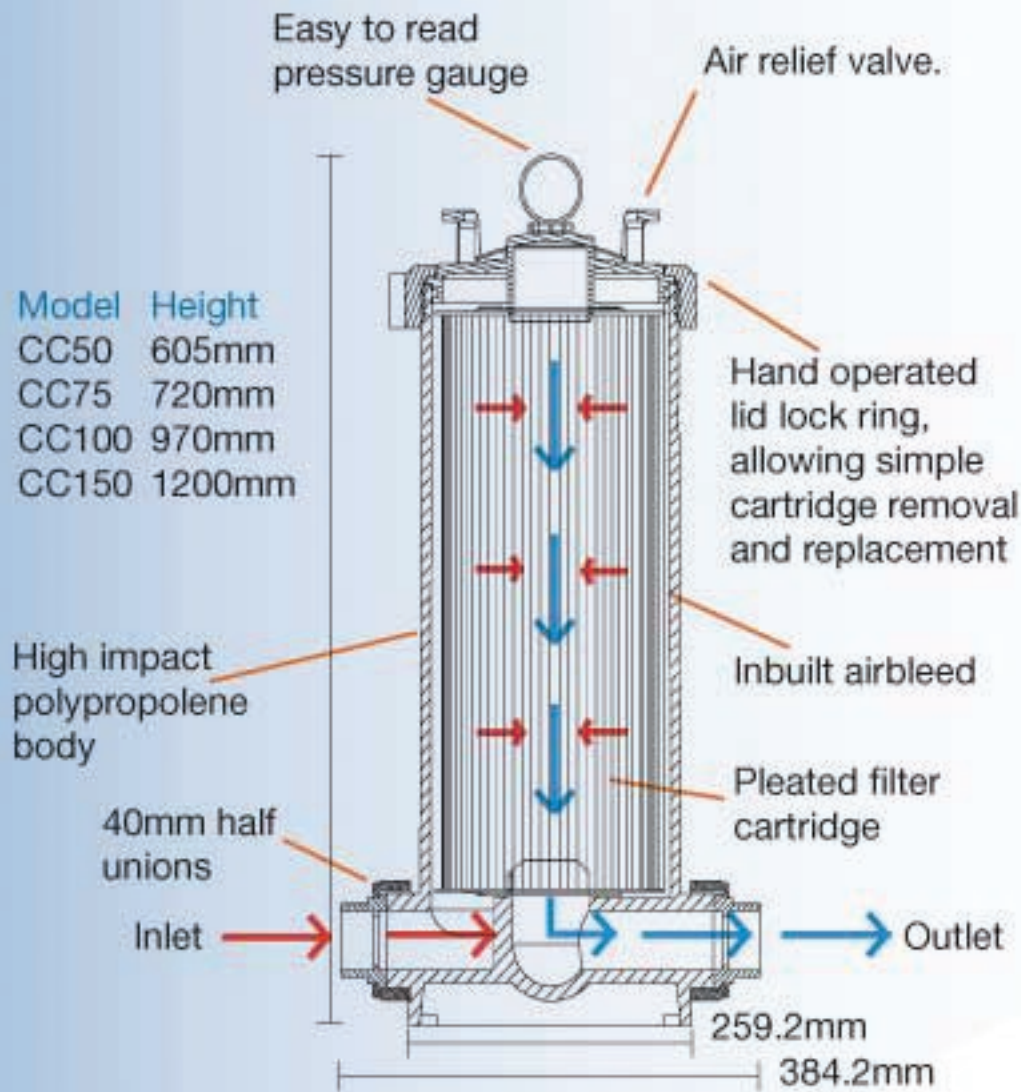

Trimline Cartridge Filters

Compact and Economical Filtration

Trimline Cartridge Filters are compact, economical filters designed to effectively filter out suspended solids from your pool.

Trimline Cartridge Filters utilise a specially treated synthetic fabric which is pleated into a cartridge. Cartridge filters are ideal for applications where backwashing may not be practical.

WATERCO
Water, the liquid of life

www.kolamrenang.web.id

Trimline Cartridge Filters

Rugged Construction

Constructed from high impact polypropylene and designed for easy maintenance, Trimline Cartridge filters will give years of trouble free service.

Pleated Filter Cartridge

The Pleated Filter Cartridges are fabricated from pleated reusable polyester fabric. The media has been pleated to provide 4.6 to 14.0 square metres of surface area in order to maximise the cartridge dirt holding capacity and extend the time between cleaning.

Material: Polyester Fabric material, Vinyl Plastisol end caps and a Polypropylene core
Operating Temperature: 4°C to 50°C
Maximum Pressure Drop: 20 kPa

The filter cartridge is easily cleaned by hosing the pleats with a standard garden hose.